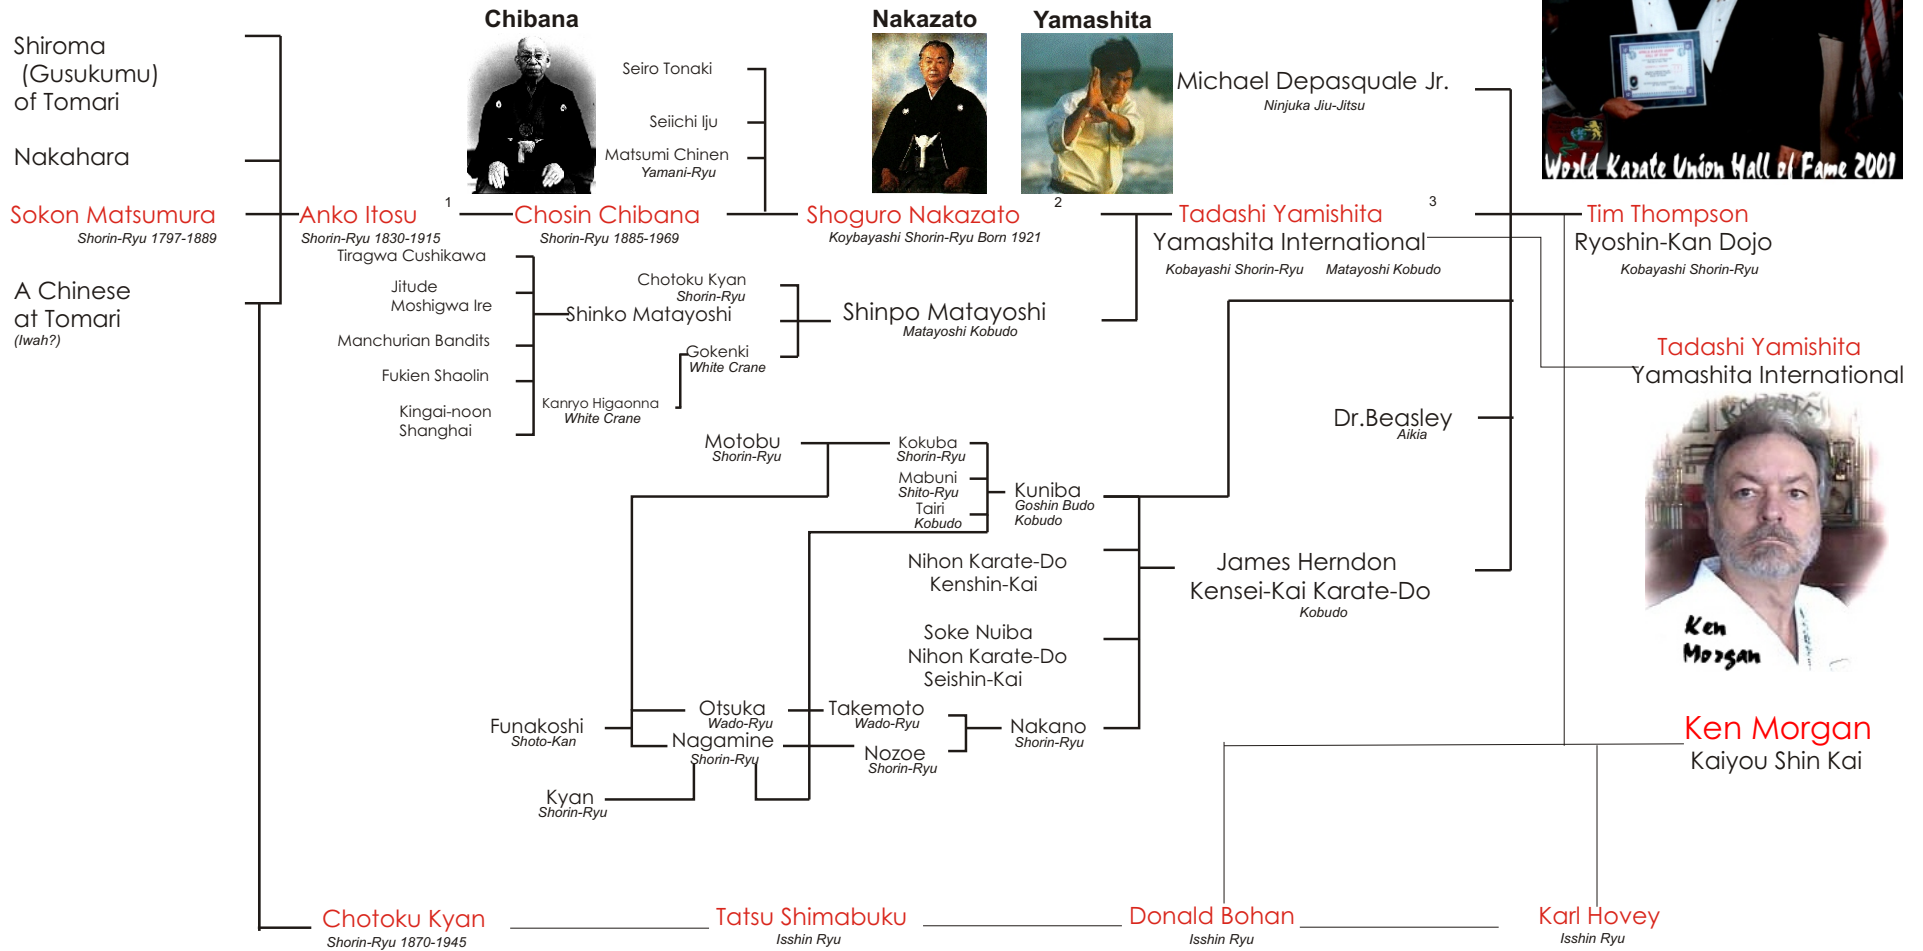

KAIYOU SHIN KAI KARATEDO Martial Arts Lineage

1 **Anko Itosu**- Introduced the Pinan Series of Kata to Shorin-Ryu
 2 **Shoguro Nakazato**- Introduced the Kihon Series
 3 **Tadashi Yamashita**- 1992 Martial Arts Hall of Fame inductee (Weapons), starred in "Enter the Dragon", "The Octagon", "American Ninja", "Gym Kata", "Rising Sun" and others. Instructed Bruce Lee in nunchaku